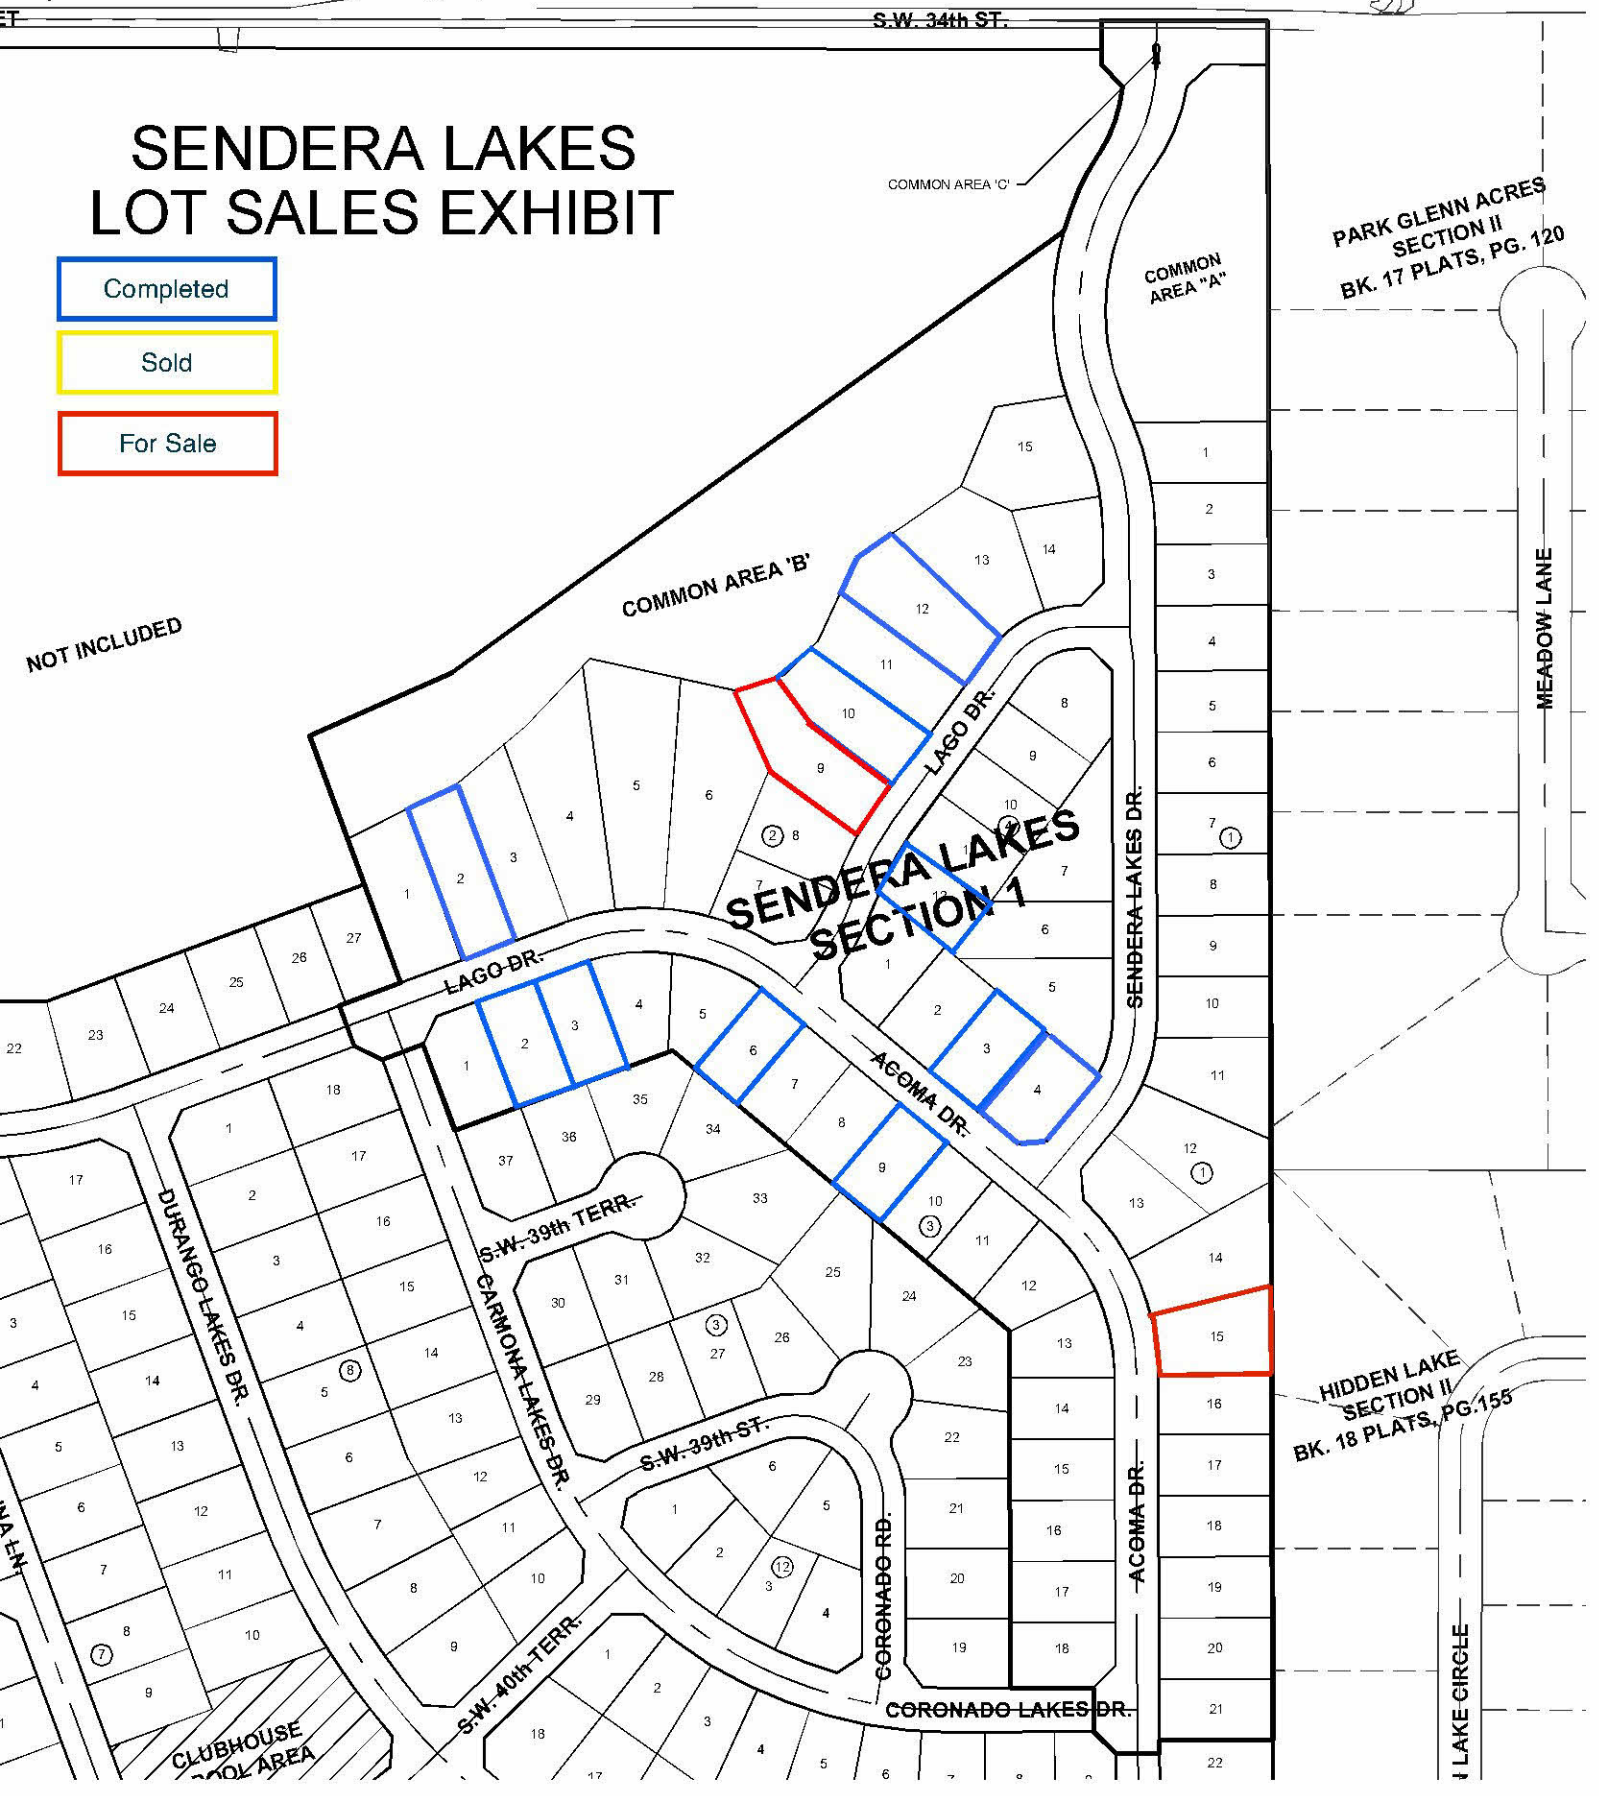

# SENDERA LAKES LOT SALES EXHIBIT

- Completed
- Sold
- For Sale

NOT INCLUDED

PARK GLENN ACRES  
SECTION II  
BK. 17 PLATS, PG. 120

HIDDEN LAKE  
SECTION II  
BK. 18 PLATS, PG. 155

CLUBHOUSE  
POOL AREA